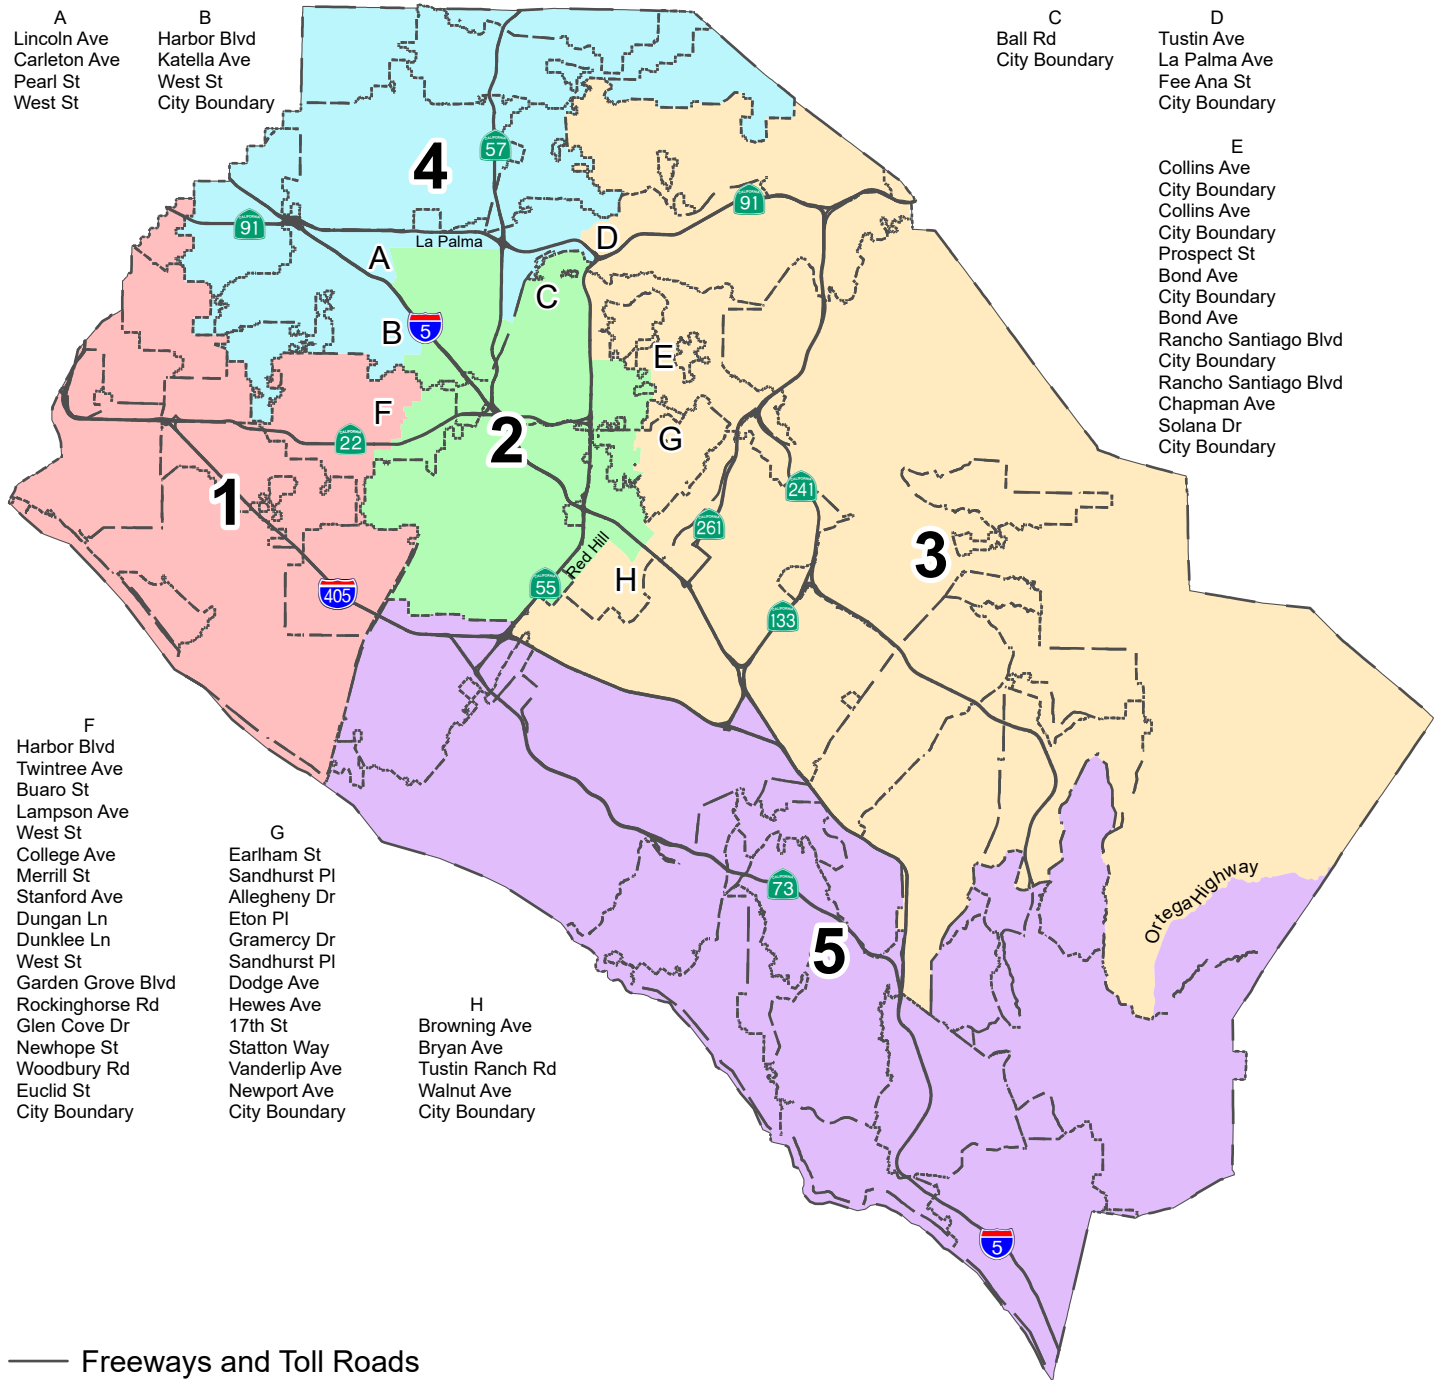

County of Orange 2021 Redistricting

Adopted Map 11/22/2021

5A-1 with Technical Corrections (Annotated)

A
Lincoln Ave
Carleton Ave
Pearl St
West St

B
Harbor Blvd
Katella Ave
West St
City Boundary

C
Ball Rd
City Boundary

D
Tustin Ave
La Palma Ave
Fee Ana St
City Boundary

E
Collins Ave
City Boundary
Collins Ave
City Boundary
Prospect St
Bond Ave
City Boundary
Bond Ave
Rancho Santiago Blvd
City Boundary
Rancho Santiago Blvd
Chapman Ave
Solana Dr
City Boundary

F
Harbor Blvd
Twintree Ave
Buaro St
Lampson Ave
West St
College Ave
Merrill St
Stanford Ave
Dungan Ln
Dunklee Ln
West St
Garden Grove Blvd
Rockinghorse Rd
Glen Cove Dr
Newhope St
Woodbury Rd
Euclid St
City Boundary

G
Earlham St
Sandhurst Pl
Allegheny Dr
Eton Pl
Gramercy Dr
Sandhurst Pl
Dodge Ave
Hewes Ave
17th St
Statton Way
Vanderlip Ave
Newport Ave
City Boundary

H
Browning Ave
Bryan Ave
Tustin Ranch Rd
Walnut Ave
City Boundary